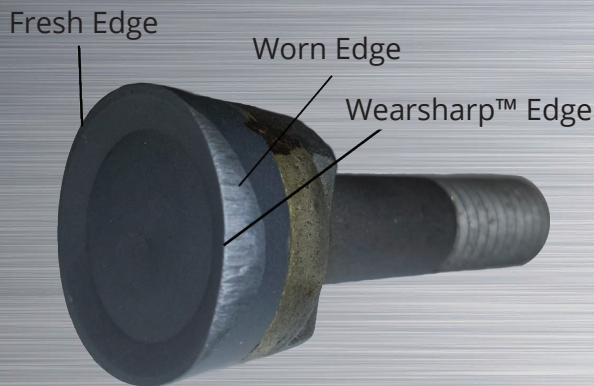

The *Wearsharp*[™] Advantage

Worn *Wearsharp*[™] Tooth
900 Series
(926-WS)

Wearsharp[™] edge offers a consistent cut, allowing you to maintain a faster sweep speed

More durable with a longer life span

30 Day satisfaction Guarantee

The *Wearsharp*[™] are available for the 700, 900 & 1100 Series pockets

Use the same grade of carbide as our Red & Green series *Greenteeth*[®] - **Same price!**

Unique design allows the tooth to retain a sharp cutting surface, unlike a traditional tooth which tends to round over